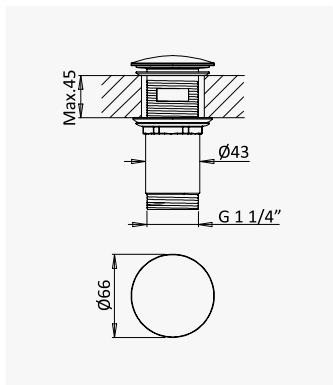

Conjunto de duche com curva de saída, bicha Lux 175cm e chuveiro de mão Elo em latão - FlowR

Shower set with outlet elbow, Lux hose 175cm and brass Elo handshower - FlowR

Conjunto de ducha con codo de salida, flexo Lux 175cm y ducha de mano Elo en latón - FlowR

Cromado / Chrome	145 573 4CR
Night Sky	145 573 4NS
Pure White	145 573 4PW
Morning Mist	145 573 4MM
Sunrise	145 573 4SR
Sunset	145 573 4SS

Opção: Chuveiro de mão Body&Soul

Option: Body&Soul handshower

Opción: Ducha de mano Body&Soul

Cromado / Pure White 145 577 1CR

Válvula Clic-clac em latão 1 1/4" - Elo

Brass Push-open waste set 1 1/4" - Elo

Válvula de desagüe clic-clac, en latón 1 1/4" - Elo

Cromado / Chrome	161 000 1CR
Night Sky	161 000 1NS
Pure White	161 000 1PW
Morning Mist	161 000 1MM
Sunrise	161 000 1SR
Sunset	161 000 1SS

Sifão de 1 1/4" - Elo

Bottle trap, 1 1/4" - Elo

Sifón de lavabo 1 1/4" - Elo

Cromado / Chrome	137 000 1CR
Night Sky	137 000 1NS
Pure White	137 000 1PW
Morning Mist	137 000 1MM
Sunrise	137 000 1SR
Sunset	137 000 1SS

Torneira de esquadria 3/8" - Elo

3/8" angle tap with connection - Elo

Llave de corte 3/8" - Elo

Cromado / Chrome	125 280 1CR
Night Sky	125 280 1NS
Pure White	125 280 1PW
Morning Mist	125 280 1MM
Sunrise	125 280 1SR
Sunset	125 280 1SS

Torneira de esquadria 1/2" - Elo

1/2" angle tap with connection - Elo

Llave de corte 1/2" - Elo

Cromado / Chrome	125 200 1CR
Night Sky	125 200 1NS
Pure White	125 200 1PW
Morning Mist	125 200 1MM
Sunrise	125 200 1SR
Sunset	125 200 1SS