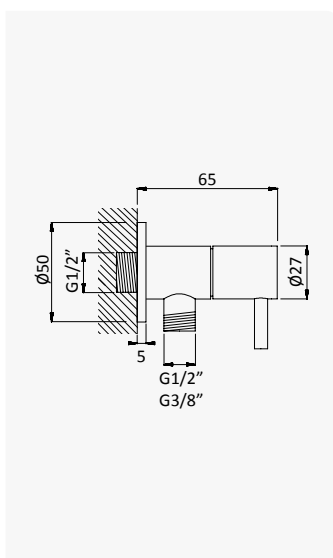

Conjunto de duche com curva de saída, bicha Lux 175cm e chuveiro de mão Elo em latão - FlowR

Shower set with outlet elbow, Lux hose 175cm and brass Elo handshower - FlowR

Conjunto de ducha con codo de salida, flexo Lux 175cm y ducha de mano Elo en latón - FlowR

Cromado / Chrome	145 573 4CR
Night Sky	145 573 4NS
Pure White	145 573 4PW
Morning Mist	145 573 4MM
Sunrise	145 573 4SR
Sunset	145 573 4SS

Opção: Chuveiro de mão Body&Soul

Option: Body&Soul handshower

Opción: Ducha de mano Body&Soul

Cromado / Pure White 145 577 1CR

Válvula Clic-clac em latão 1 1/4" - Elo

Brass Push-open waste set 1 1/4" - Elo

Válvula de desagüe clic-clac, en latón 1 1/4" - Elo

Cromado / Chrome	161 000 1CR
Night Sky	161 000 1NS
Pure White	161 000 1PW
Morning Mist	161 000 1MM
Sunrise	161 000 1SR
Sunset	161 000 1SS

Sifão de 1 1/4" - Elo

Bottle trap, 1 1/4" - Elo

Sifón de lavabo 1 1/4" - Elo

Cromado / Chrome	137 000 1CR
Night Sky	137 000 1NS
Pure White	137 000 1PW
Morning Mist	137 000 1MM
Sunrise	137 000 1SR
Sunset	137 000 1SS

Torneira de esquadria 3/8" - Elo

3/8" angle tap with connection - Elo

Llave de corte 3/8" - Elo

Cromado / Chrome	125 280 1CR
Night Sky	125 280 1NS
Pure White	125 280 1PW
Morning Mist	125 280 1MM
Sunrise	125 280 1SR
Sunset	125 280 1SS

Torneira de esquadria 1/2" - Elo

1/2" angle tap with connection - Elo

Llave de corte 1/2" - Elo

Cromado / Chrome	125 200 1CR
Night Sky	125 200 1NS
Pure White	125 200 1PW
Morning Mist	125 200 1MM
Sunrise	125 200 1SR
Sunset	125 200 1SS