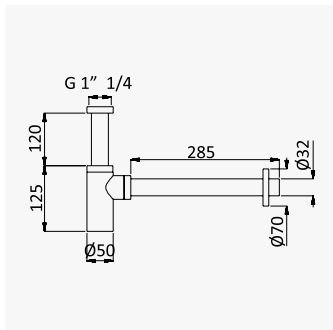

Conjunto de duche com curva de saída, bicha Lux 175cm e chuveiro de mão Elo em latão - FlowR

Shower set with outlet elbow, Lux hose 175cm and brass Elo handshower - FlowR

Conjunto de ducha con codo de salida, flexo Lux 175cm y ducha de mano Elo en latón - FlowR

Cromado / Chrome	145 573 4CR
Night Sky	145 573 4NS
Pure White	145 573 4PW
Morning Mist	145 573 4MM
Sunrise	145 573 4SR
Sunset	145 573 4SS

Opção: Chuveiro de mão Body&Soul

Option: Body&Soul handshower

Opción: Ducha de mano Body&Soul

Cromado / Pure White 145 577 1CR

Válvula Clic-clac em latão 1 1/4" - Elo

Brass Push-open waste set 1 1/4" - Elo

Válvula de desagüe clic-clac, en latón 1 1/4" - Elo

Cromado / Chrome	161 000 1CR
Night Sky	161 000 1NS
Pure White	161 000 1PW
Morning Mist	161 000 1MM
Sunrise	161 000 1SR
Sunset	161 000 1SS

Sifão de 1 1/4" - Elo

Bottle trap, 1 1/4" - Elo

Sifón de lavabo 1 1/4" - Elo

Cromado / Chrome	137 000 1CR
Night Sky	137 000 1NS
Pure White	137 000 1PW
Morning Mist	137 000 1MM
Sunrise	137 000 1SR
Sunset	137 000 1SS

Torneira de esquadria 3/8" - Elo

3/8" angle tap with connection - Elo

Llave de corte 3/8" - Elo

Cromado / Chrome	125 280 1CR
Night Sky	125 280 1NS
Pure White	125 280 1PW
Morning Mist	125 280 1MM
Sunrise	125 280 1SR
Sunset	125 280 1SS

Torneira de esquadria 1/2" - Elo

1/2" angle tap with connection - Elo

Llave de corte 1/2" - Elo

Cromado / Chrome	125 200 1CR
Night Sky	125 200 1NS
Pure White	125 200 1PW
Morning Mist	125 200 1MM
Sunrise	125 200 1SR
Sunset	125 200 1SS