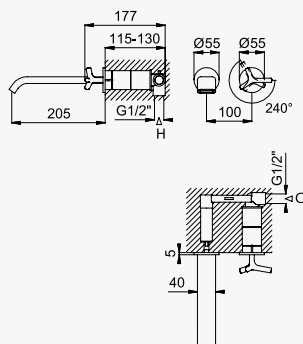

Misturadora progressiva de lavatório à parede, 2 furos

2 hole, progressive wall basin mixer

Mezclador progresivo de lavabo mural de 2 orificios

Cromado / Chrome	191 850 1CR
Night Sky	191 850 1NS
Pure White	191 850 1PW
Morning Mist	191 850 1MM
Sunrise	191 850 1SR
Sunset	191 850 1SS

INT 110 1NO

Opção: Com válvula clic-clac 1 1/4" - Elo

Option: With push-open pop-up waste set 1 1/4" - Elo

Opción: Con desagüe clic-clac 1 1/4" - Elo

Cromado / Chrome	191 851 1CR
Night Sky	191 851 1NS
Pure White	191 851 1PW
Morning Mist	191 851 1MM
Sunrise	191 851 1SR
Sunset	191 851 1SS

INT 110 1NO