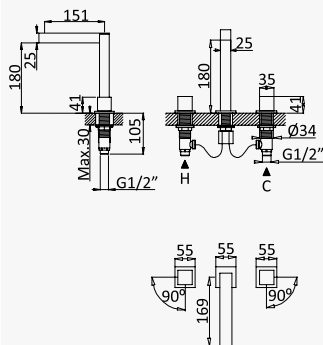

Cromado / Chrome	102 250 2CR
Night Sky	102 250 2NS
Pure White	102 250 2PW
Morning Mist	102 250 2MM
Sunrise	102 250 2SR
Sunset	102 250 2SS

Opção: Manípulo 2

Option: Lever 2

Opción: Mando 2

Cromado / Chrome	102 250 1CR
Night Sky	102 250 1NS
Pure White	102 250 1PW
Morning Mist	102 250 1MM
Sunrise	102 250 1SR
Sunset	102 250 1SS