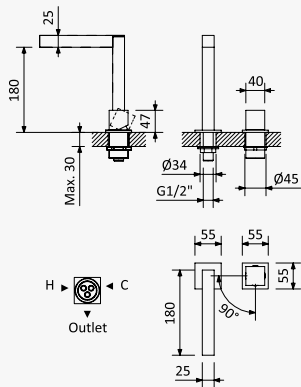

Cromado / Chrome	102 920 2CR
Night Sky	102 920 2NS
Pure White	102 920 2PW
Morning Mist	102 920 2MM
Sunrise	102 920 2SR
Sunset	102 920 2SS

Opção: Manípulo 2

Option: Lever 2

Opción: Mando 2

Cromado / Chrome	102 920 1CR
Night Sky	102 920 1NS
Pure White	102 920 1PW
Morning Mist	102 920 1MM
Sunrise	102 920 1SR
Sunset	102 920 1SS

Misturadora de lavatório 3 furos, montagem à bancada

Deck-mounted, 3 hole basin mixer

Monomando de repisa para lavabo de 3 orifícios