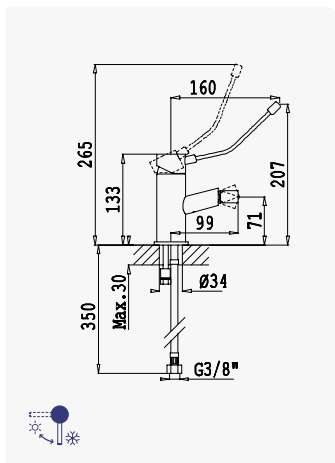

Monocomando de Bidé, manípulo hospitalar - Lusitano

Bidet mixer, long lever handle - Lusitano

Monomando de Bidé, mando largo - Lusitano

Cromado / Chrome 154 020 1CR

Opção: Com válvula clic-clac 1 1/4" - Liz

Option: With push-open pop-up waste set 1 1/4" - Liz

Opción: Con desagüe clic-clac 1 1/4" - Liz

Cromado / Chrome 154 023 1CR