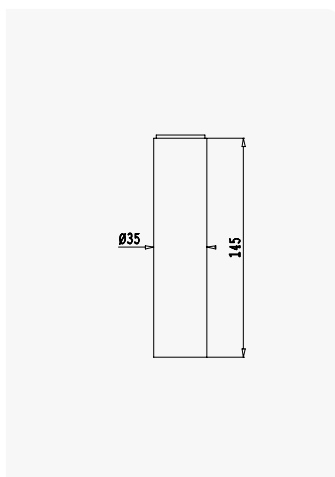

Aumento 145mm - Leaf

Extension with 145mm - Leaf

Prolongacione monomando 145mm - Leaf

Cromado / Chrome	167 680 1CR
Satinox	167 680 1ST
Night Sky	167 680 1NS
Pure White	167 680 1PW
Morning Mist	167 680 1MM
Sunrise	167 680 1SR
Sunset	167 680 1SS
Gunmetal PVD	167 680 1GM
Sunrise PVD	167 680 1PR
Sunset PVD	167 680 1PS
Gold PVD	167 680 1PO